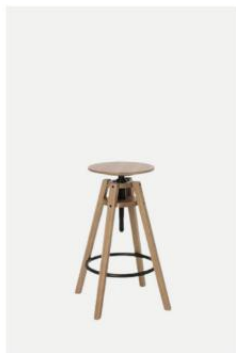

Black Trestle Chair (x4)

Black Stepladder

Black Stools (x2)

Arcmchair

Adjustable Wooden
Stool

White Sofa Bed